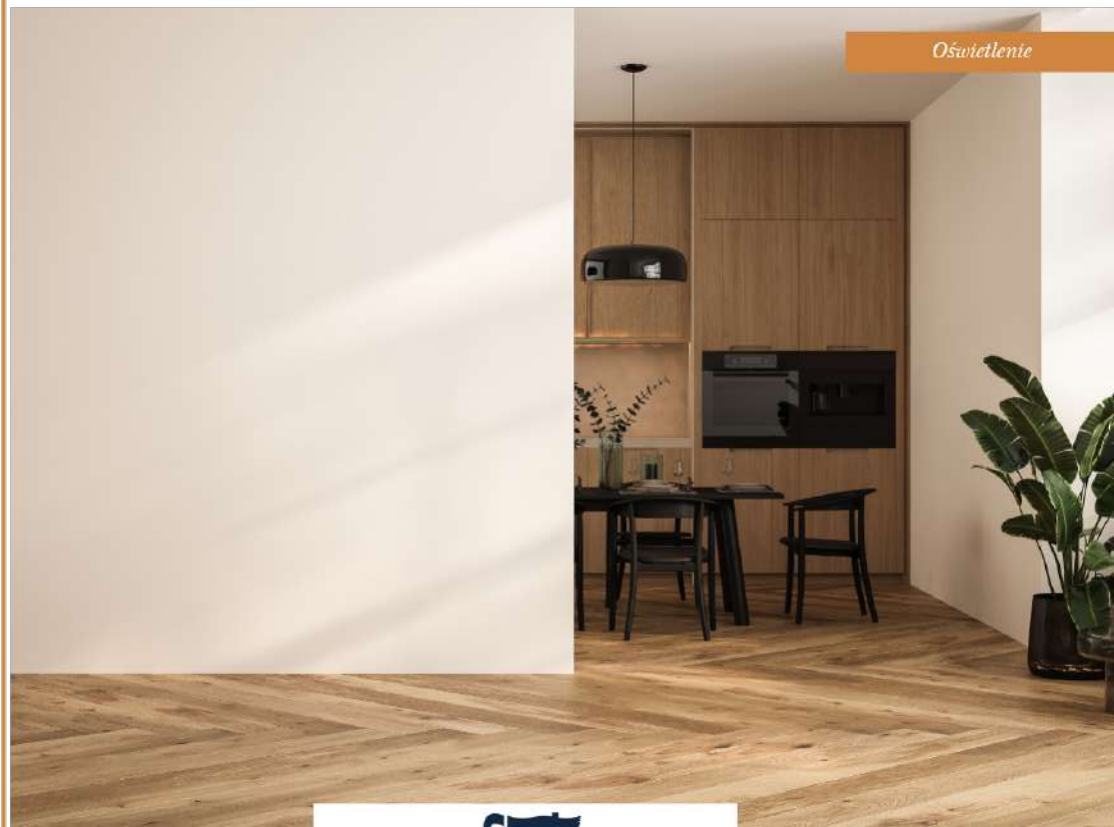

Oświetlenie

Scata