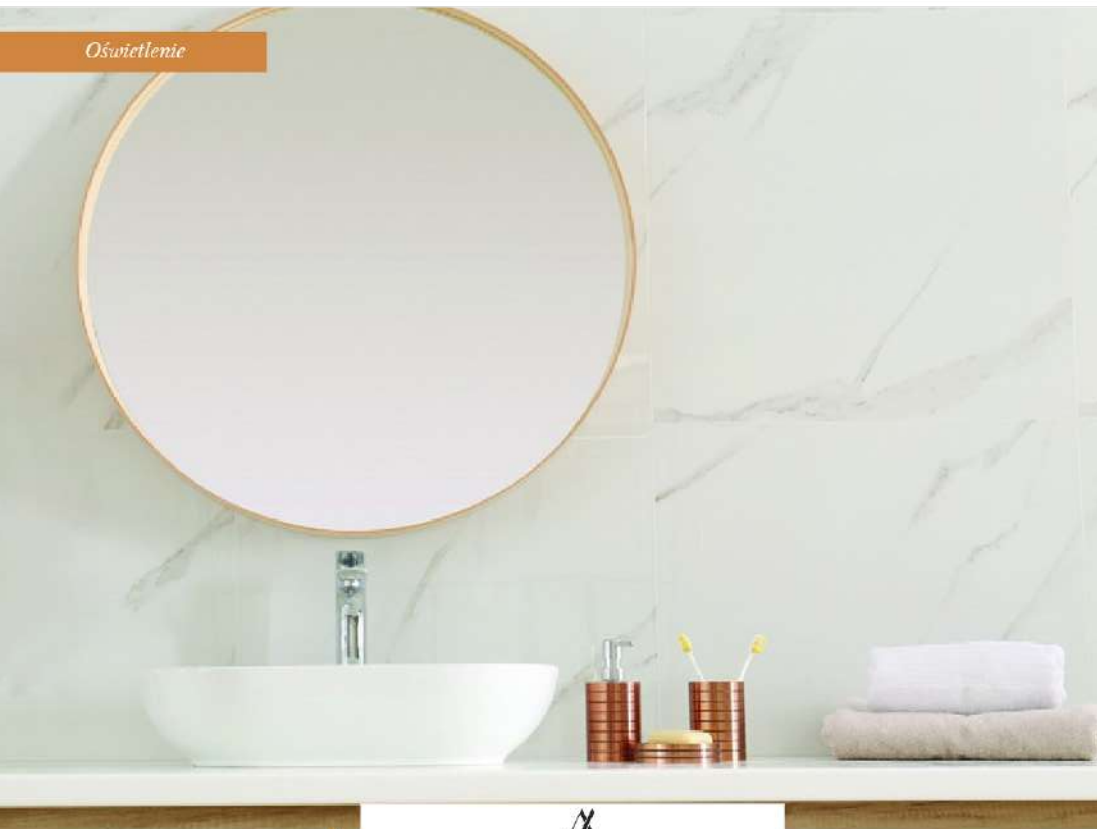

NINFEA ROZETA R  
SLIM 7MM SC

ORCHIDE ROZETA R  
SLIM 7MM LC

*Oświetlenie*

DEKORIAN  
POD KLUCZ

Klamki

 **Nowodvorski**  
LIGHTING

SPOT LED 12W

FOCUS SWING LED

PROFILE SNOWBALL

ROLLER LED 9W

Plafon AGNES  
ROUND LED

FOURTY II

ZENITH L

POINT DUO

*Lustra*

DEKORIAN  
POD KLUCZ