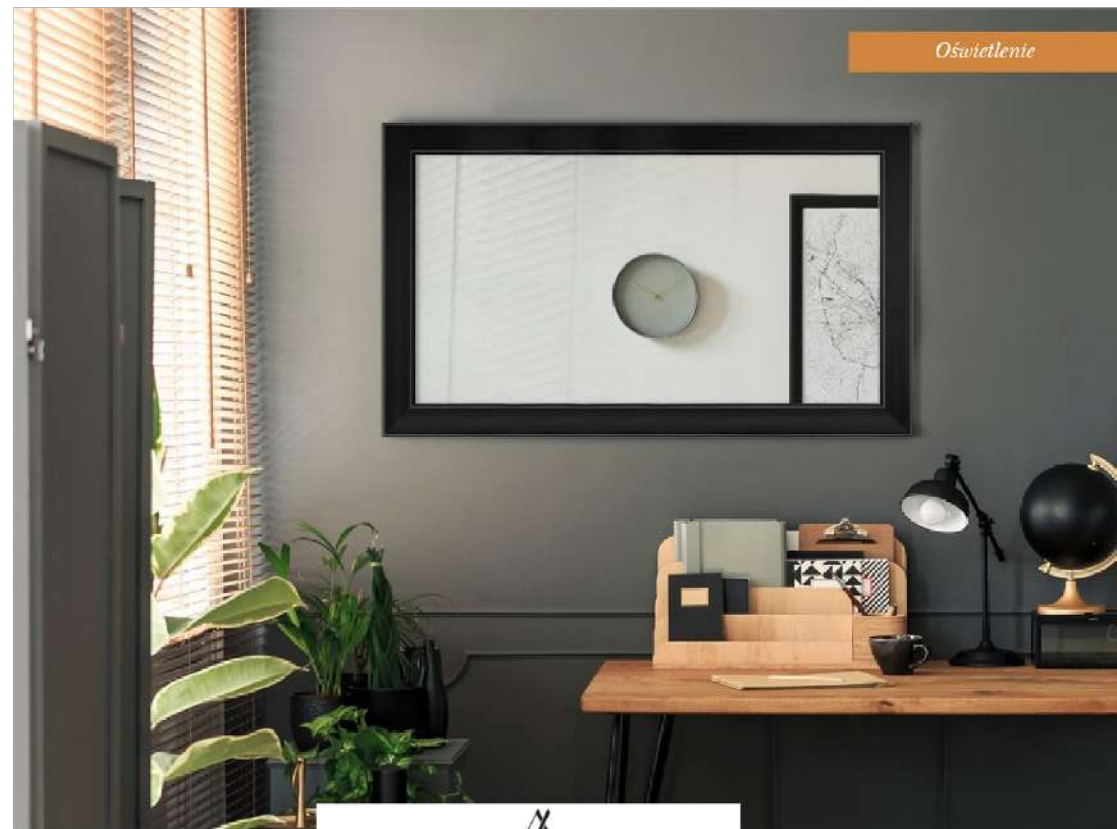

ARS LONGA
WALL DECORATION